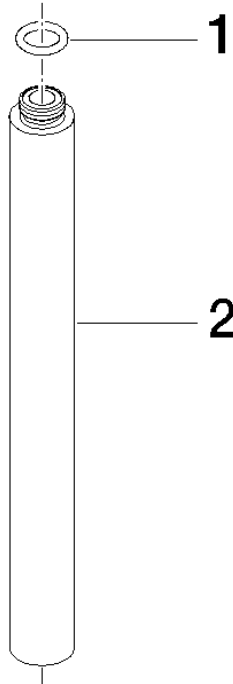

Extension for shower with fixed riser 200 mm - Durabronss (23kt Gold)

IMO

12 120 970

	Durabronss (23kt Gold)	12 120 970-09
	Brushed Light Gold	12 120 970-27

Fits: IMO, LULU, MADISON, MEM, TARA, CL.1, LISSÉ, VAIA, META, CYO

Extension for shower with fixed riser 200 mm - Durabronze (23kt Gold)

IMO

12 120 970

12 120 970

mm [inches]

12 120 970

Parts for other finishes can be found here: [Brushed Light Gold](#)

Spare parts list

No.	Item Number	Name	Quantity used	Delivery time
1	90 14 10 011 00 90	seal	1	2
2	09 24 04 180-09	extension	1	60